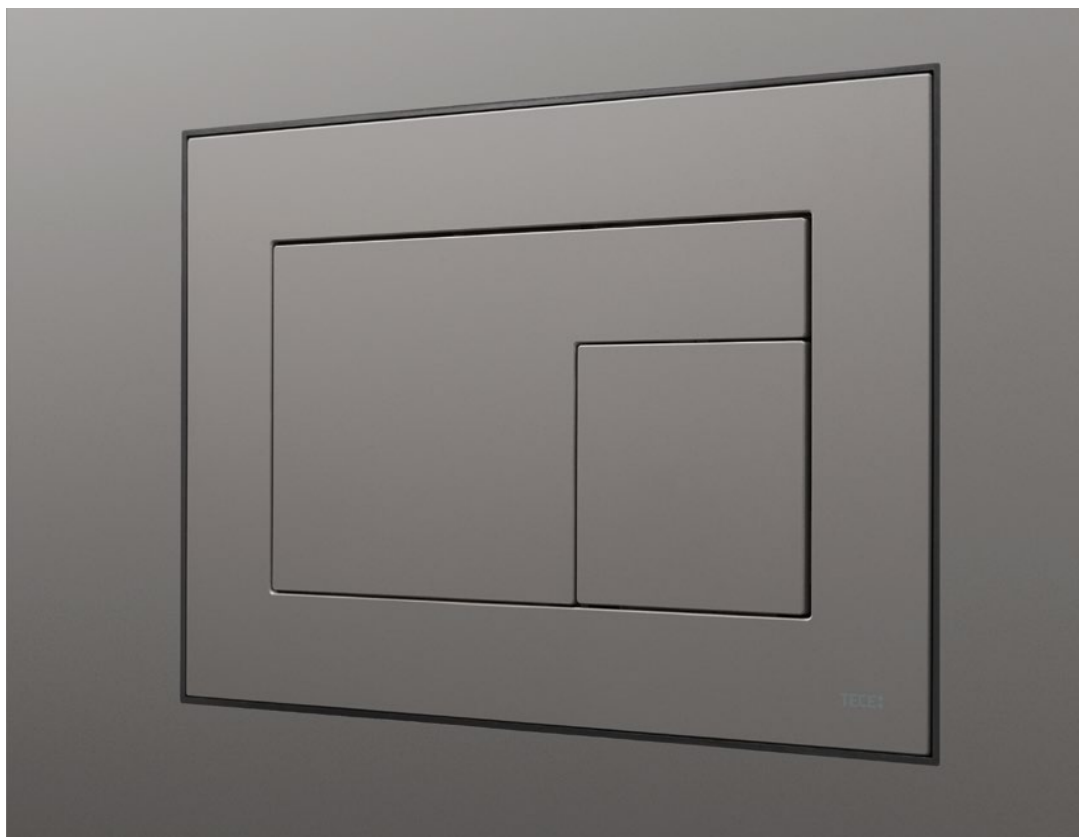

Harmonious

Conventionally installed, TECEvelvet is set a maximum of five millimetres in front of the wall. With flush-mounted assembly, only an additional gap separates it optically from its surroundings. Particularly effective when installed in wall cladding of the same colour and material with FENIX NTM®.